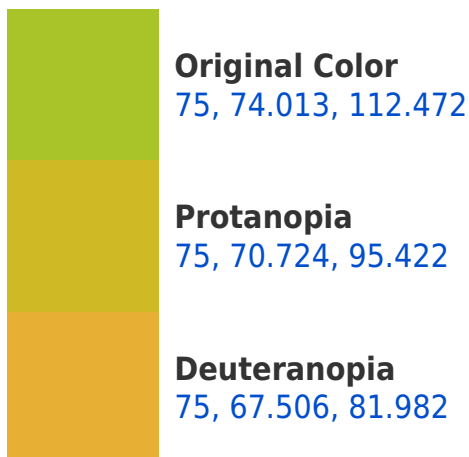

# Black Background

This preview shows how the CIELCh color 75, 74.013, 112.472 looks on a black background.

## **Background**

This preview shows how black text looks on a background with the CIELCh color 75, 74.013, 112.472.

This preview shows how white text looks on a background with the CIELCh color 75, 74.013, 112.472.

## Dichromacy

**Tritanopia**  
75, 7.584, 293.621

# Trichromacy

**Original Color**  
75, 74.013, 112.472

**Protanomaly**  
75, 71.088, 101.990

**Deuteranomaly**  
75, 67.391, 93.779

**Tritanomaly**  
74, 25.872, 115.739