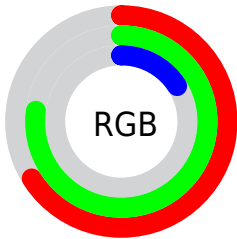

Distribution

Red (66%)

Green (77%)

Blue (16%)