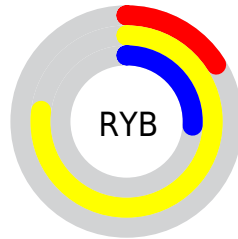

## Conversions Part 2

Format	Color
<a href="#">RYB</a>	<a href="#">40, 196, 67</a>
Decimal	<a href="#">11125800</a>
CIELab	<a href="#">75.00, -28.29, 68.39</a>
CIElCh	<a href="#">75, 74.013, 112.472</a>
Yxy	<a href="#">48.2781, 0.3884, 0.5116</a>
Android (android.graphics.Color)	<a href="#">4289315880 (0xFFA9C428)</a>
YUV	<a href="#">170.1430, -64.1605, -1.0024</a>
Hunter-Lab	<a href="#">69.4824, -27.4224, 40.5865</a>

# Details

The CIELCh color **75, 74.013, 112.472** is a dark color, and the websafe version is hex **99CC33**. The color can be described as middle muted chartreuse. A complement of this color would be **31, 93.596, 305.805**, and the grayscale version is **70, 0.009, 296.813**.

A 20% lighter version of the original color is **95, 74.090, 112.738**, and **55, 64.319, 114.704** is the 20% darker color. If you saturate the color by 10%, you get **75, 78.518, 112.677**, and if you desaturate by 10%, it is **75, 67.542, 112.602**.

# Distribution

Red (66%)

Green (77%)

Blue (16%)

Red (16%)

Yellow (77%)

Blue (26%)

Cyan (14%)