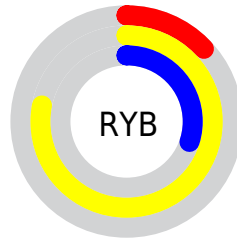

# Details

The CIELCh color **75, 78.210, 116.750** is a dark color, and the websafe version is hex **99CC33**. The color can be described as dark muted chartreuse. A complement of this color would be **31, 97.570, 307.488**, and the grayscale version is **69, 0.009, 296.813**.

A 20% lighter version of the original color is **95, 77.563, 116.679**, and **55, 67.350, 120.416** is the 20% darker color. If you saturate the color by 10%, you get **75, 82.199, 117.331**, and if you desaturate by 10%, it is **75, 72.136, 116.588**.

# Distribution

Red (61%)

Green (78%)

Blue (13%)

Red (13%)

Yellow (78%)

Blue (30%)

Cyan (22%)