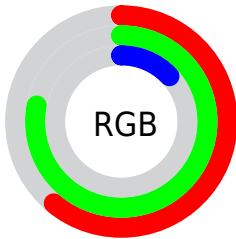

Distribution

Red (61%)

Green (78%)

Blue (13%)