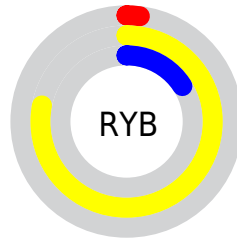

Red (2%)

Yellow (78%)

Blue (16%)