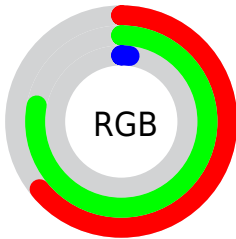

Distribution

Red (64%)

Green (78%)

Blue (2%)