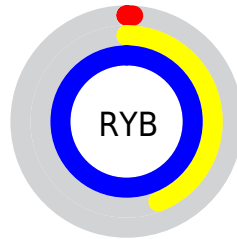

- Red (1%)
- Yellow (44%)
- Blue (100%)