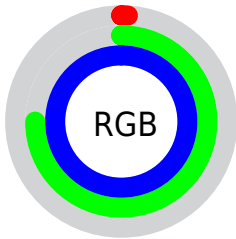

Distribution

- Red (1%)
- Green (75%)
- Blue (100%)