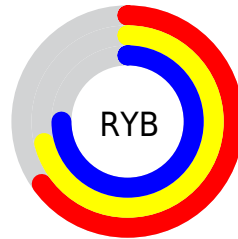

# Details

The CIELCh color  $75, 9.572, 175.422$  is a light color, and the websafe version is hex `99CCCC`. A complement of this color would be  $70, 9.934, 357.710$ , and the grayscale version is  $74, 0.009, 296.813$ .

A 20% lighter version of the original color is  $95, 9.453, 176.475$ , and  $55, 9.784, 174.166$  is the 20% darker color. If you saturate the color by 10%, you get  $74, 16.953, 174.398$ , and if you desaturate by 10%, it is  $77, 2.010, 176.528$ .

# Distribution

Red (65%)

Green (75%)

Blue (72%)

Red (65%)

Yellow (71%)

Blue (75%)

Cyan (13%)