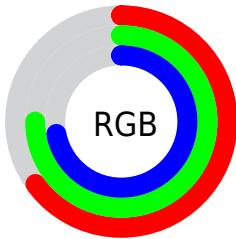

Distribution

Red (65%)

Green (75%)

Blue (72%)