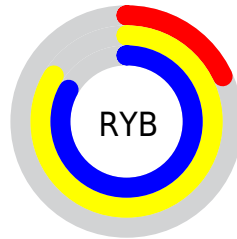

- Red (18%)
- Yellow (84%)
- Blue (83%)