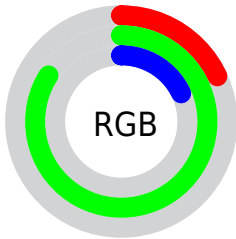

Distribution

- Red (18%)
- Green (84%)
- Blue (18%)