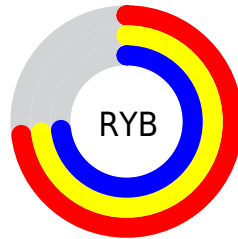

- Red (73%)
- Yellow (73%)
- Blue (73%)