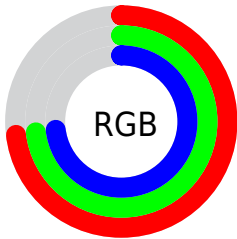

Distribution

- Red (73%)
- Green (73%)
- Blue (73%)