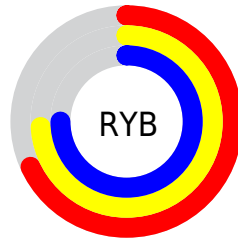

- Red (68%)
- Yellow (74%)
- Blue (75%)