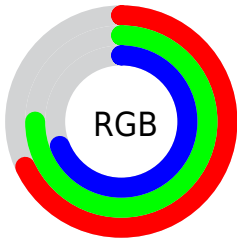

Distribution

- Red (68%)
- Green (75%)
- Blue (69%)