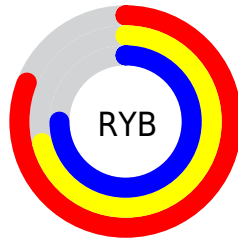

- Red (81%)
- Yellow (71%)
- Blue (75%)