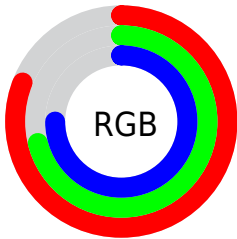

Distribution

- Red (81%)
- Green (71%)
- Blue (75%)