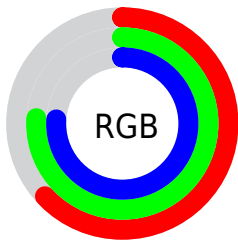

Distribution

Red (63%)

Green (76%)

Blue (76%)