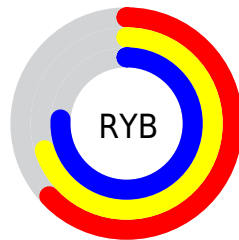

# Details

The CIELCh color **76, 11.612, 198.555** is a light color, and the websafe version is hex **99CCCC**. A complement of this color would be **69, 12.960, 20.545**, and the grayscale version is **75, 0.009, 296.813**.

A 20% lighter version of the original color is **96, 11.876, 196.218**, and **56, 11.419, 198.324** is the 20% darker color. If you saturate the color by 10%, you get **75, 17.829, 198.061**, and if you desaturate by 10%, it is **77, 4.925, 199.126**.

# Distribution

Red (63%)

Green (76%)

Blue (76%)

Red (63%)

Yellow (70%)

Blue (76%)

Cyan (17%)