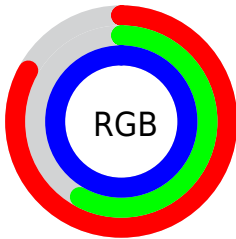

Distribution

- Red (83%)
- Green (58%)
- Blue (100%)