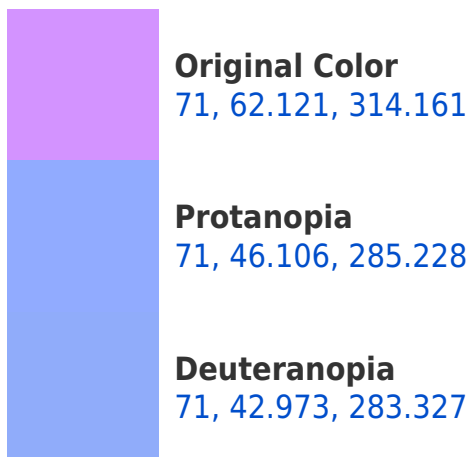

# Black Background

This preview shows how the CIELCh color 71, 62.659, 314.006 looks on a black background.

## Background

This preview shows how black text looks on a background with the CIELCh color 71, 62.659, 314.006.

This preview shows how white text looks on a background with the CIELCh color 71, 62.659, 314.006.

## Dichromacy

**Tritanopia**  
71, 15.084, 352.880

# Trichromacy

**Original Color**  
71, 62.121, 314.161

**Protanomaly**  
71, 50.986, 297.293

**Deuteranomaly**  
71, 48.775, 296.875

**Tritanomaly**  
71, 30.531, 325.084