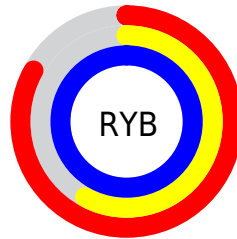

- Red (83%)
- Yellow (58%)
- Blue (100%)