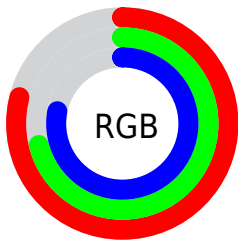

Distribution

- Red (79%)
- Green (71%)
- Blue (78%)