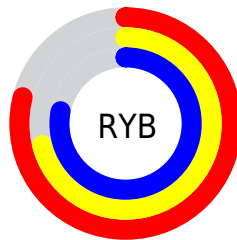

- Red (79%)
- Yellow (71%)
- Blue (78%)