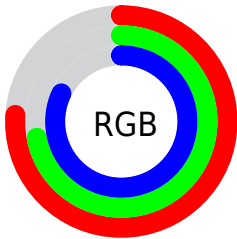

Distribution

- Red (76%)
- Green (72%)
- Blue (82%)