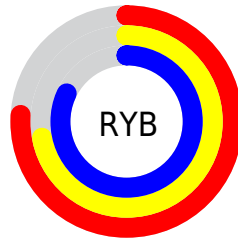

- Red (76%)
- Yellow (72%)
- Blue (82%)