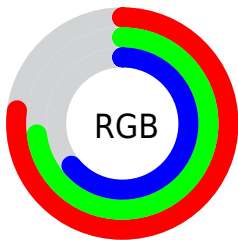

Distribution

Red (77%)

Green (73%)

Blue (64%)