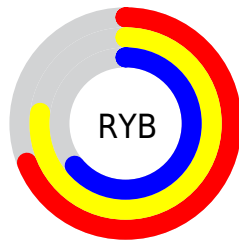

Red (69%)

Yellow (77%)

Blue (64%)