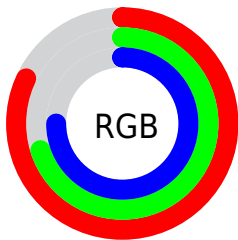

Distribution

- Red (82%)
- Green (70%)
- Blue (75%)