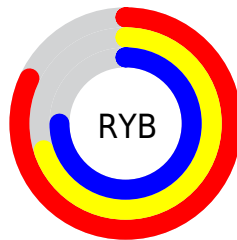

- Red (82%)
- Yellow (70%)
- Blue (75%)