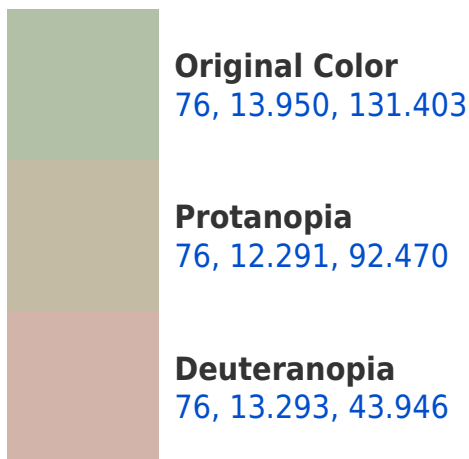

# Black Background

This preview shows how the CIELCh color 76, 13.950, 131.403 looks on a black background.

## **Background**

This preview shows how black text looks on a background with the CIELCh color 76, 13.950, 131.403.

This preview shows how white text looks on a background with the CIELCh color 76, 13.950, 131.403.

## Dichromacy

**Tritanopia**  
76, 8.179, 280.912

# Trichromacy

**Original Color**  
76, 13.950, 131.403

**Protanomaly**  
76, 12.310, 109.012

**Deuteranomaly**  
76, 9.938, 73.548

**Tritanomaly**  
76, 2.959, 209.846