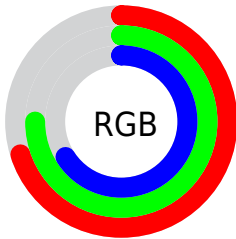

Distribution

- Red (70%)
- Green (75%)
- Blue (66%)