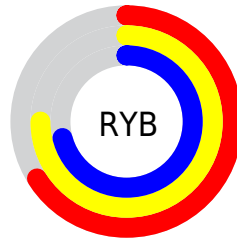

- Red (66%)
- Yellow (75%)
- Blue (71%)