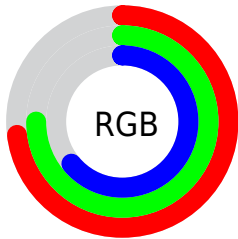

Distribution

Red (73%)

Green (75%)

Blue (64%)