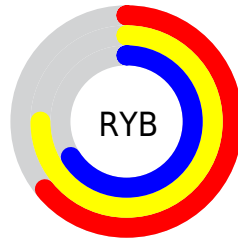

# Details

The CIELCh color **76, 14.000, 115.207** is a light color, and the websafe version is hex **CCCC99**. A complement of this color would be **68, 14.426, 297.304**, and the grayscale version is **75, 0.009, 296.813**.

A 20% lighter version of the original color is **96, 13.850, 115.165**, and **56, 14.288, 115.156** is the 20% darker color. If you saturate the color by 10%, you get **75, 24.143, 114.469**, and if you desaturate by 10%, it is **77, 3.775, 115.945**.

# Distribution

Red (73%)

Green (75%)

Blue (64%)

Red (64%)

Yellow (75%)

Blue (66%)

Cyan (2%)