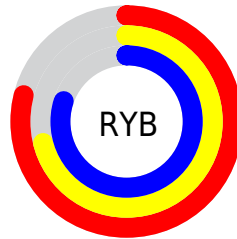

# Details

The CIELCh color  $76, 14.157, 323.764$  is a light color, and the websafe version is hex `CCCCCC`. A complement of this color would be  $80, 14.123, 142.636$ , and the grayscale version is  $77, 0.009, 296.813$ .

A 20% lighter version of the original color is  $96, 11.228, 324.804$ , and  $56, 14.323, 323.859$  is the 20% darker color. If you saturate the color by 10%, you get  $71, 27.328, 324.288$ , and if you desaturate by 10%, it is  $81, 1.094, 323.038$ .

# Distribution

Red (79%)

Green (71%)

Blue (80%)

Red (79%)

Yellow (71%)

Blue (80%)

Cyan (0%)