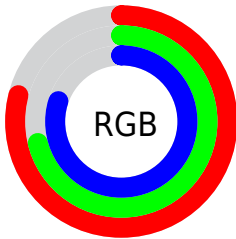

Distribution

Red (79%)

Green (71%)

Blue (80%)