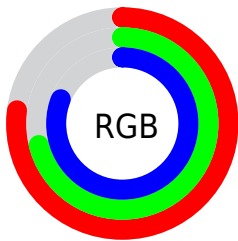

Distribution

- Red (77%)
- Green (71%)
- Blue (81%)