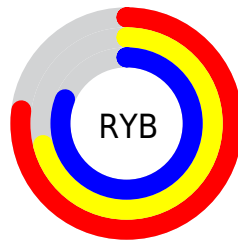

- Red (77%)
- Yellow (71%)
- Blue (81%)