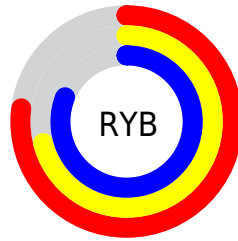

- Red (77%)
- Yellow (71%)
- Blue (81%)