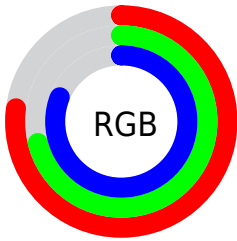

Distribution

- Red (77%)
- Green (71%)
- Blue (81%)