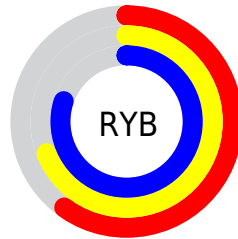

- Red (60%)
- Yellow (69%)
- Blue (80%)