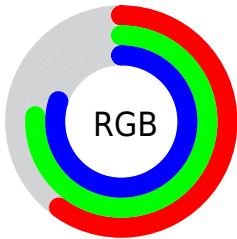

Distribution

- Red (60%)
- Green (76%)
- Blue (80%)