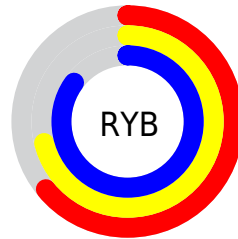

- Red (64%)
- Yellow (71%)
- Blue (85%)