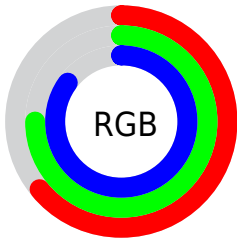

Distribution

- Red (64%)
- Green (75%)
- Blue (85%)