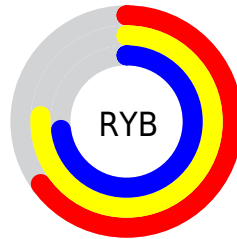

Red (65%)

Yellow (76%)

Blue (73%)