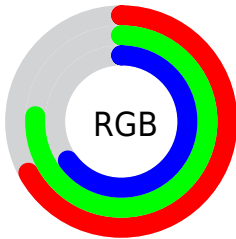

Distribution

Red (67%)

Green (76%)

Blue (65%)