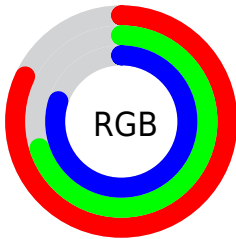

Distribution

- Red (82%)
- Green (70%)
- Blue (80%)