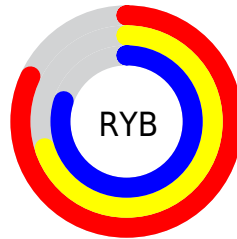

- Red (82%)
- Yellow (70%)
- Blue (80%)