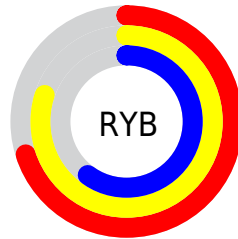

- Red (70%)
- Yellow (80%)
- Blue (60%)