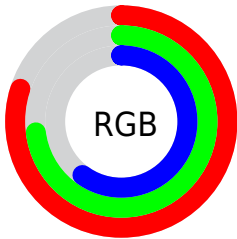

Distribution

- Red (80%)
- Green (73%)
- Blue (60%)