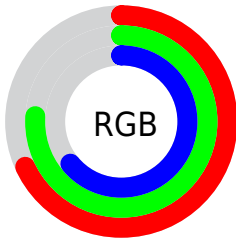

Distribution

- Red (68%)
- Green (76%)
- Blue (64%)