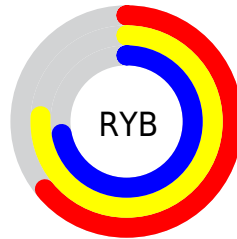

- Red (64%)
- Yellow (76%)
- Blue (72%)