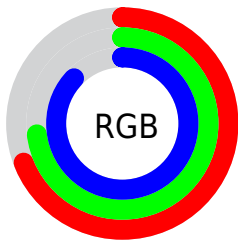

Distribution

Red (69%)

Green (73%)

Blue (87%)