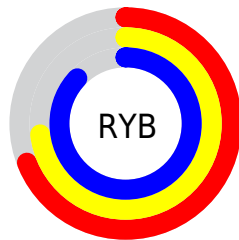

Red (69%)

Yellow (73%)

Blue (87%)