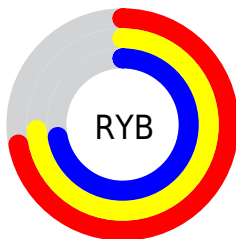

- Red (72%)
- Yellow (74%)
- Blue (72%)