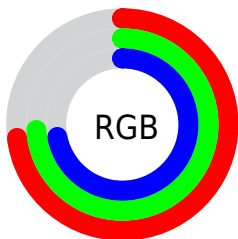

Distribution

- Red (73%)
- Green (74%)
- Blue (72%)