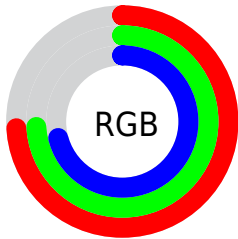

Distribution

Red (74%)

Green (74%)

Blue (71%)