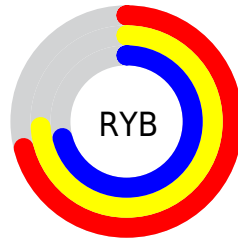

# Details

The CIELCh color  $76, 3.213, 109.857$  is a light color, and the websafe version is hex `CCCCCC`. A complement of this color would be  $74, 3.254, 290.529$ , and the grayscale version is  $76, 0.009, 296.813$ .

A 20% lighter version of the original color is  $96, 3.058, 109.917$ , and  $56, 3.417, 109.754$  is the 20% darker color. If you saturate the color by 10%, you get  $76, 13.274, 108.939$ , and if you desaturate by 10%, it is  $77, 6.876, 290.846$ .

# Distribution

Red (74%)

Green (74%)

Blue (71%)

Red (71%)

Yellow (74%)

Blue (71%)

Cyan (0%)