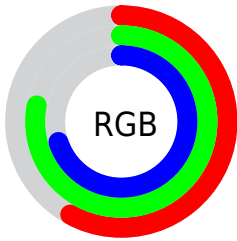

Distribution

Red (58%)

Green (78%)

Blue (70%)