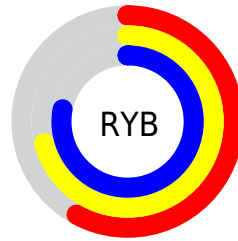

# Details

The CIELCh color **76, 20.761, 166.589** is a light color, and the websafe version is hex **99CCCC**. A complement of this color would be **67, 21.759, 351.344**, and the grayscale version is **74, 0.009, 296.813**.

A 20% lighter version of the original color is **96, 20.732, 166.839**, and **56, 20.893, 166.037** is the 20% darker color. If you saturate the color by 10%, you get **75, 28.806, 165.464**, and if you desaturate by 10%, it is **77, 12.463, 167.612**.

# Distribution

Red (58%)

Green (78%)

Blue (70%)

Red (58%)

Yellow (71%)

Blue (78%)

Cyan (25%)