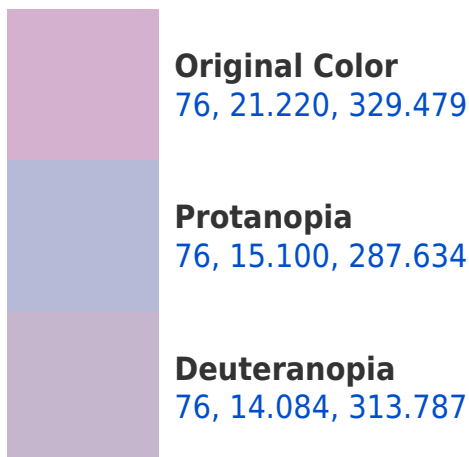

## Background

This preview shows how black text looks on a background with the CIELCh color 76, 21.220, 329.479.

This preview shows how white text looks on a background with the CIELCh color 76, 21.220, 329.479.

## Dichromacy

**Tritanopia**  
76, 14.124, 348.514

# Trichromacy

**Original Color**  
76, 21.220, 329.479

**Protanomaly**  
76, 16.174, 305.473

**Deuteranomaly**  
76, 16.819, 320.927

**Tritanomaly**  
76, 16.560, 340.423

# Monochromacy

**Original Color**  
76, 21.220, 329.479

**Achromatopsia**  
77, 0.009, 296.813

**Achromatomaly**  
77, 7.637, 329.317