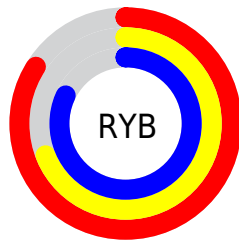

- Red (84%)
- Yellow (69%)
- Blue (82%)