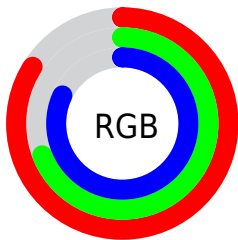

Distribution

- Red (84%)
- Green (69%)
- Blue (82%)