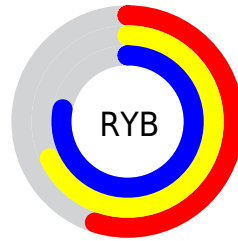

- Red (55%)
- Yellow (68%)
- Blue (78%)