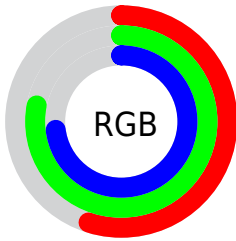

Distribution

- Red (55%)
- Green (78%)
- Blue (73%)