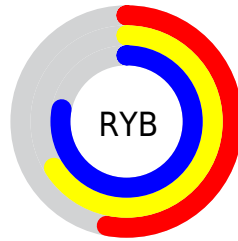

- Red (53%)
- Yellow (66%)
- Blue (78%)