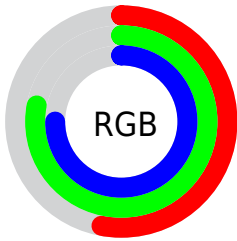

Distribution

- Red (53%)
- Green (78%)
- Blue (75%)