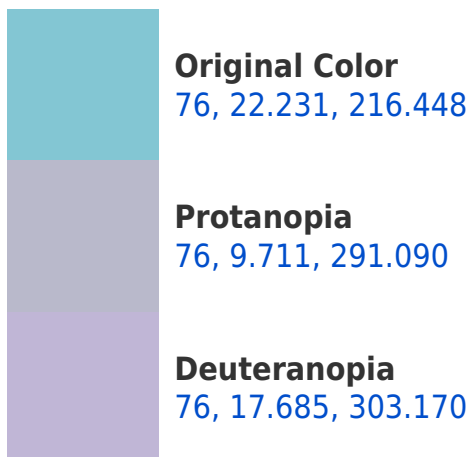

## Background

This preview shows how black text looks on a background with the CIELCh color 76, 22.231, 216.448.

This preview shows how white text looks on a background with the CIELCh color 76, 22.231, 216.448.

## Dichromacy

**Tritanopia**  
76, 22.188, 219.509

# Trichromacy

**Original Color**  
76, 22.231, 216.448

**Protanomaly**  
76, 11.992, 245.148

**Deuteranomaly**  
76, 14.638, 266.660

**Tritanomaly**  
76, 22.074, 218.106

# Monochromacy

**Original Color**  
76, 22.231, 216.448

**Achromatopsia**  
73, 0.009, 296.813

**Achromatomaly**  
74, 8.865, 216.673