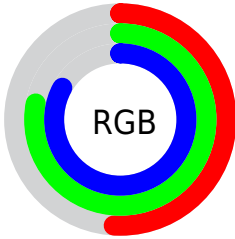

Distribution

- Red (51%)
- Green (78%)
- Blue (83%)