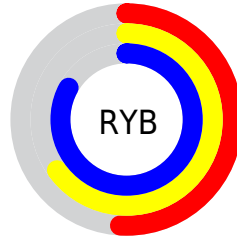

- Red (51%)
- Yellow (65%)
- Blue (83%)