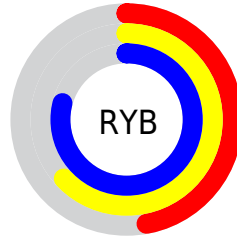

- Red (47%)
- Yellow (63%)
- Blue (79%)