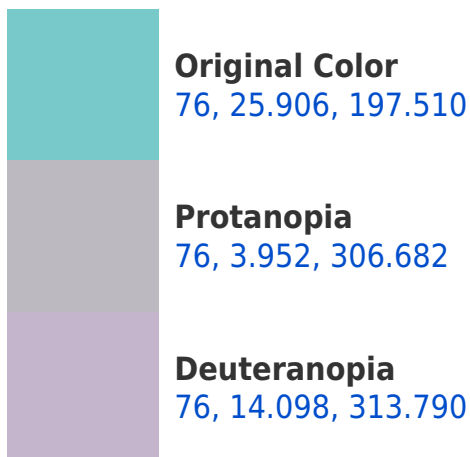

# Black Background

This preview shows how the CIELCh color 76, 25.906, 197.510 looks on a black background.

## Background

This preview shows how black text looks on a background with the CIELCh color 76, 25.906, 197.510.

This preview shows how white text looks on a background with the CIELCh color 76, 25.906, 197.510.

## Dichromacy

**Tritanopia**  
76, 24.510, 218.597

# Trichromacy

**Original Color**  
76, 25.906, 197.510

**Protanomaly**  
75, 10.034, 211.181

**Deuteranomaly**  
75, 10.525, 249.545

**Tritanomaly**  
76, 24.842, 210.324