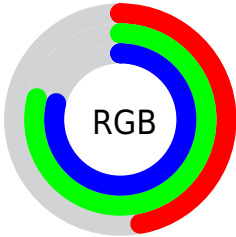

Distribution

- Red (47%)
- Green (79%)
- Blue (79%)