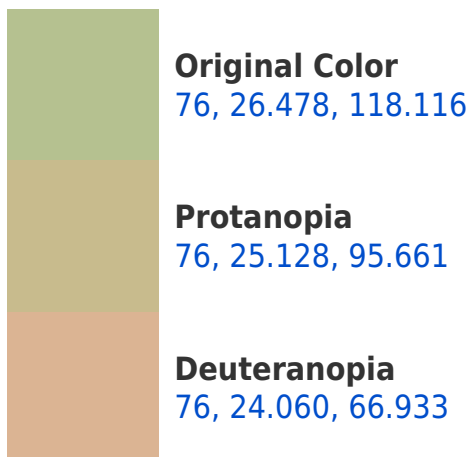

# Black Background

This preview shows how the CIELCh color 76, 26.478, 118.116 looks on a black background.

## Background

This preview shows how black text looks on a background with the CIELCh color 76, 26.478, 118.116.

This preview shows how white text looks on a background with the CIELCh color 76, 26.478, 118.116.

## Dichromacy

**Tritanopia**  
76, 8.240, 301.003

# Trichromacy

**Original Color**  
76, 26.478, 118.116

**Protanomaly**  
76, 25.083, 104.099

**Deuteranomaly**  
76, 22.448, 86.971

**Tritanomaly**  
76, 4.361, 119.657