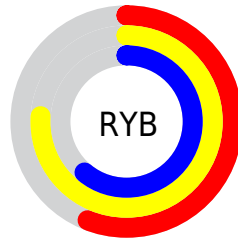

- Red (56%)
- Yellow (76%)
- Blue (61%)