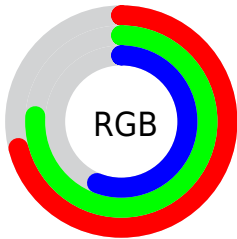

Distribution

- Red (71%)
- Green (76%)
- Blue (56%)