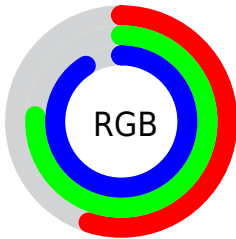

Distribution

- Red (55%)
- Green (76%)
- Blue (91%)