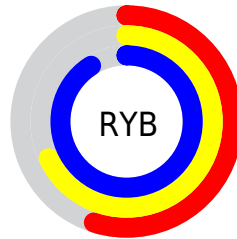

- Red (55%)
- Yellow (68%)
- Blue (91%)