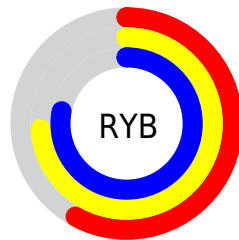

# Details

The CIELCh color **76, 27.523, 151.316** is a light color, and the websafe version is hex **99CC99**. A complement of this color would be **67, 27.747, 335.033**, and the grayscale version is **73, 0.009, 296.813**.

A 20% lighter version of the original color is **96, 26.892, 151.556**, and **56, 27.735, 151.022** is the 20% darker color. If you saturate the color by 10%, you get **75, 38.132, 150.327**, and if you desaturate by 10%, it is **78, 16.759, 152.177**.

# Distribution

Red (58%)

Green (78%)

Blue (64%)

Red (58%)

Yellow (74%)

Blue (78%)

Cyan (26%)

Magenta (0%)

Yellow (19%)

Black (22%)

Cyan (42%)

Magenta (22%)

Yellow (36%)