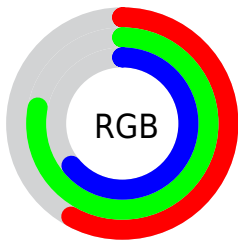

Distribution

Red (58%)

Green (78%)

Blue (64%)