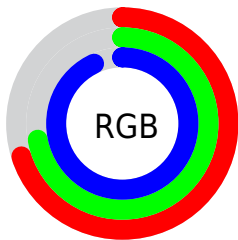

Distribution

Red (70%)

Green (72%)

Blue (93%)