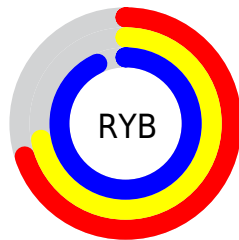

# Details

The CIELCh color  $76, 28.570, 289.529$  is a light color, and the websafe version is hex `CCCCFF`. A complement of this color would be  $91, 27.252, 103.884$ , and the grayscale version is  $76, 0.009, 296.813$ .

A 20% lighter version of the original color is  $95, 7.810, 280.681$ , and  $56, 28.655, 289.525$  is the 20% darker color. If you saturate the color by 10%, you get  $69, 41.030, 291.170$ , and if you desaturate by 10%, it is  $83, 16.588, 288.132$ .

# Distribution

Red (70%)

Green (72%)

Blue (93%)

Red (70%)

Yellow (72%)

Blue (93%)

Cyan (24%)