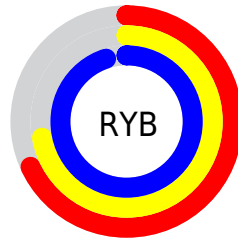

## Conversions Part 2

<b>Format</b>	<b>Color</b>
<a href="#">RYB</a>	173, 183, 242
Decimal	11385330
CIELab	76.00, 8.43, -29.65
CIELCh	76, 30.823, 285.871
Yxy	49.8872, 0.2641, 0.2609
Android (android.graphics.Color)	4289575410 (0xFFADB9F2)
YUV	187.9100, 26.6664, -13.0761
Hunter-Lab	70.6309, 4.0327, -26.7998

# Details

The CIELCh color **76, 30.823, 285.871** is a light color, and the websafe version is hex **CCCCFF**. A complement of this color would be **91, 29.636, 98.647**, and the grayscale version is **76, 0.009, 296.813**.

A 20% lighter version of the original color is **95, 8.045, 262.999**, and **56, 31.042, 286.035** is the 20% darker color. If you saturate the color by 10%, you get **69, 42.338, 287.728**, and if you desaturate by 10%, it is **83, 19.697, 284.285**.

# Distribution

- Red (68%)
- Green (73%)
- Blue (95%)

- Red (68%)
- Yellow (72%)
- Blue (95%)

- Cyan (29%)
- Magenta (24%)
- Yellow (0%)
- Black (5%)

- Cyan (32%)
- Magenta (28%)
- Yellow (5%)