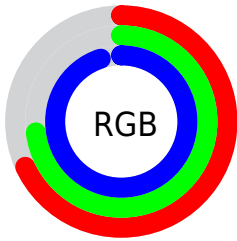

Distribution

- Red (68%)
- Green (73%)
- Blue (95%)