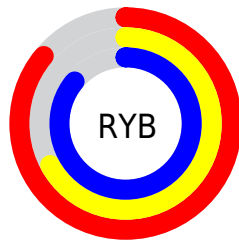

Red (86%)

Yellow (67%)

Blue (86%)