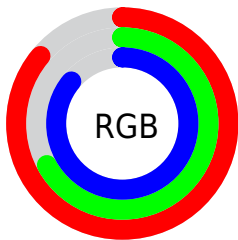

Distribution

Red (86%)

Green (67%)

Blue (86%)