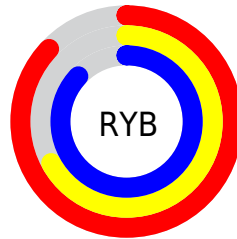

# Details

The CIELCh color  $76, 32.219, 325.672$  is a light color, and the websafe version is hex `CC99CC`. A complement of this color would be  $84, 32.200, 142.959$ , and the grayscale version is  $78, 0.009, 296.813$ .

A 20% lighter version of the original color is  $93, 17.506, 325.031$ , and  $56, 32.408, 325.387$  is the 20% darker color. If you saturate the color by 10%, you get  $71, 46.323, 326.205$ , and if you desaturate by 10%, it is  $81, 17.916, 325.119$ .

# Distribution

Red (87%)

Green (67%)

Blue (87%)

Red (87%)

Yellow (67%)

Blue (87%)

Cyan (0%)