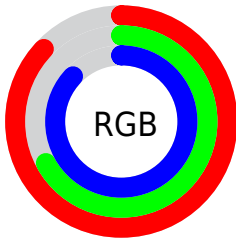

Distribution

Red (87%)

Green (67%)

Blue (87%)