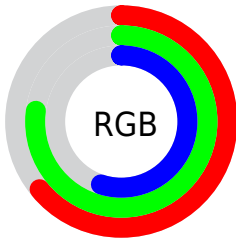

Distribution

- Red (64%)
- Green (77%)
- Blue (55%)