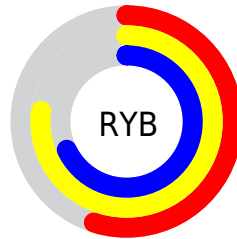

- Red (55%)
- Yellow (77%)
- Blue (68%)