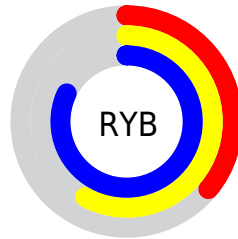

- Red (36%)
- Yellow (58%)
- Blue (82%)