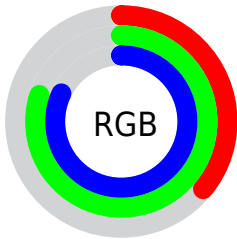

Distribution

- Red (36%)
- Green (80%)
- Blue (82%)