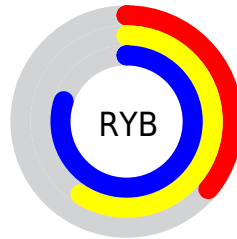

- Red (36%)
- Yellow (59%)
- Blue (80%)