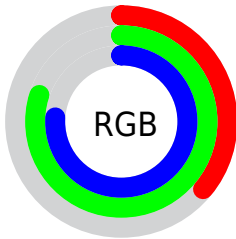

Distribution

- Red (36%)
- Green (80%)
- Blue (76%)