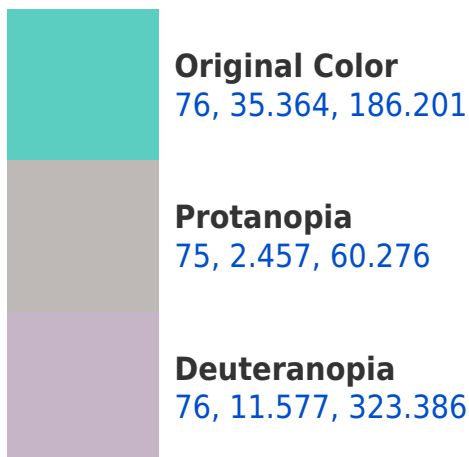

# Black Background

This preview shows how the CIELCh color 76, 35.364, 186.201 looks on a black background.

## **Background**

This preview shows how black text looks on a background with the CIELCh color 76, 35.364, 186.201.

This preview shows how white text looks on a background with the CIELCh color 76, 35.364, 186.201.

## Dichromacy

**Tritanopia**  
76, 30.447, 214.008

# Trichromacy

**Original Color**  
76, 35.364, 186.201

**Protanomaly**  
75, 13.937, 184.847

**Deuteranomaly**  
75, 11.330, 218.242

**Tritanomaly**  
76, 31.322, 203.175