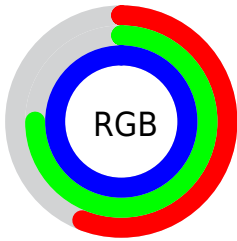

Distribution

- Red (56%)
- Green (75%)
- Blue (100%)