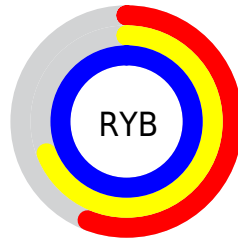

- Red (56%)
- Yellow (69%)
- Blue (100%)