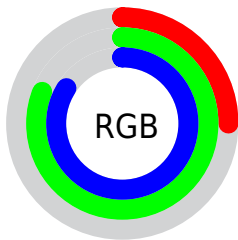

Distribution

Red (25%)

Green (81%)

Blue (84%)