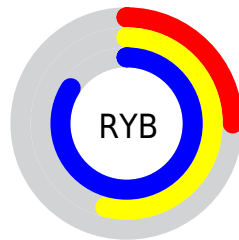

Details

The CIELCh color **76, 37.283, 202.681** is a light color, and the websafe version is hex **33CCCC**. The color can be described as light muted cyan. A complement of this color would be **51, 65.084, 32.493**, and the grayscale version is **67, 0.008, 296.813**.

A 20% lighter version of the original color is **93, 36.016, 197.208**, and **57, 33.036, 203.583** is the 20% darker color. If you saturate the color by 10%, you get **75, 39.367, 203.042**, and if you desaturate by 10%, it is **77, 34.250, 202.472**.

Distribution

Red (25%)

Green (81%)

Blue (84%)

Red (25%)

Yellow (54%)

Blue (84%)

Cyan (70%)