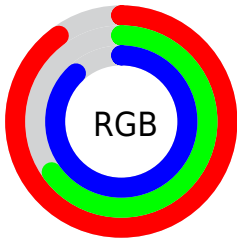

Distribution

Red (90%)

Green (65%)

Blue (88%)