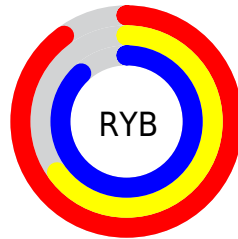

# Details

The CIELCh color **76, 37.972, 327.758** is a light color, and the websafe version is hex **CC99CC**. A complement of this color would be **86, 37.944, 144.335**, and the grayscale version is **78, 0.009, 296.813**.

A 20% lighter version of the original color is **92, 20.022, 325.121**, and **56, 38.314, 327.710** is the 20% darker color. If you saturate the color by 10%, you get **71, 51.691, 328.322**, and if you desaturate by 10%, it is **81, 23.921, 327.182**.

# Distribution

Red (90%)

Green (65%)

Blue (88%)

Red (90%)

Yellow (65%)

Blue (88%)

Cyan (0%)