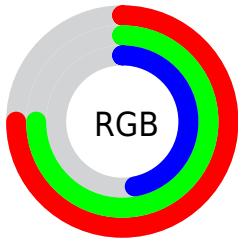

Distribution

Red (75%)

Green (75%)

Blue (47%)