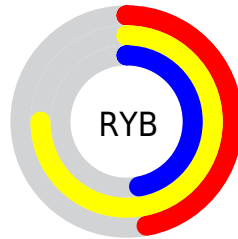

# Details

The CIELCh color **76, 37.906, 106.576** is a light color, and the websafe version is hex **C9CC99**. A complement of this color would be **53, 41.690, 295.086**, and the grayscale version is **75, 0.009, 296.813**.

A 20% lighter version of the original color is **96, 37.850, 106.630**, and **56, 38.026, 106.943** is the 20% darker color. If you saturate the color by 10%, you get **76, 47.374, 105.675**, and if you desaturate by 10%, it is **76, 28.061, 107.523**.

# Distribution

Red (75%)

Green (75%)

Blue (47%)

Red (47%)

Yellow (75%)

Blue (47%)

Cyan (0%)