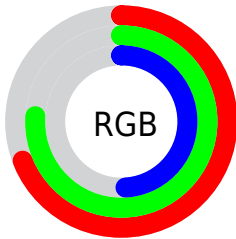

Distribution

- Red (69%)
- Green (76%)
- Blue (49%)