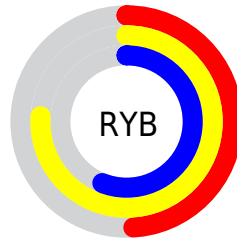

- Red (49%)
- Yellow (76%)
- Blue (56%)